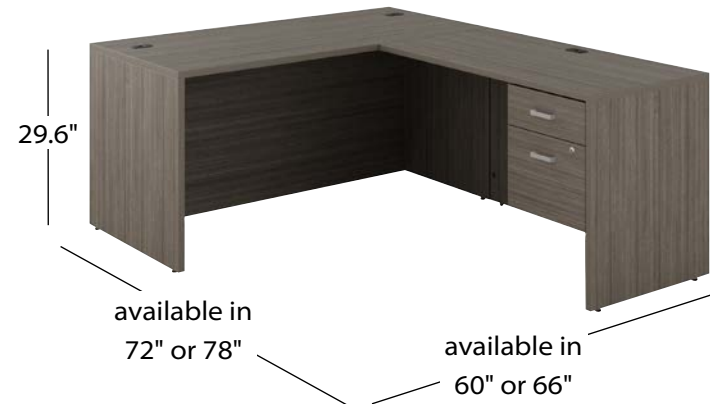

L-Shaped Desks
with box/box/file pedestal

NLP525 - $1,994

- 1 NL6030D
- 1 NL4224R
- 1 NL23BBF

NLP521 - $2,011

- 1 NL6630D
- 1 NL4224R
- 1 NL23BBF

NLP515 - $2,030

- 1 NL6030D
- 1 NL4824R
- 1 NL23BBF

NLP108 - $2,047

- 1 NL6630D
- 1 NL4824R
- 1 NL23BBF

NLP403 - $2,047

- 1 NL7230D
- 1 NL4224R
- 1 NL23BBF

new