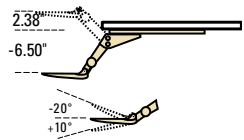

Not available through Quick Ship program

KSFK-21 - $266
Slim Fit Keyboard Support Mechanism
7.5w x 23.8d x 4.75h

KPSF02 - $529
Slim Fit Mechanism with HDPE Tray and Left and Right Mouse Supports